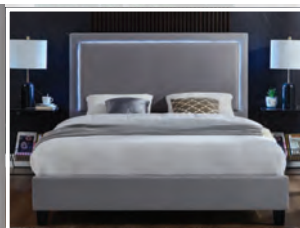

Harvest of Savings

sale pricing in effect August 26 - October 31, 2024

Call or Whatsapp 2269780096 , 2269786559

SAVE \$50
\$299
 T2810B (black)
T/T Metal Frame

Fully Assembled Platform

T2330-S

T2320B-S

Your Choice
 Twin
 Bed Frame
\$159

Fully Assembled
 Metal Platform

Upholstered
LED Platform Bed
 T2365-Q
 60" Queen

\$349

T3055B dining chairs (black) (2/box)

\$89 EA

Linen Fabric
Platform Beds

T2196X-D 54" Full

\$399

T2196X-Q
 60" Queen

\$419

T2196X-K 78" king

\$499

your choice:
 grey (G) | white (W)

Storage
Platform Beds

T2334X-D 54" Full

\$429